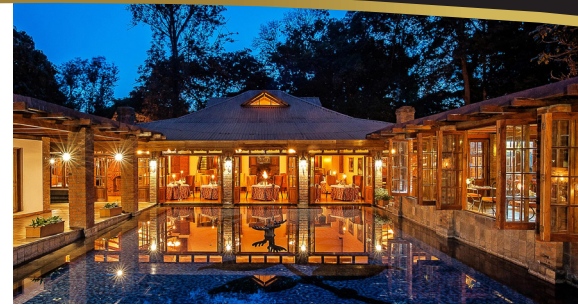

SPECIAL PROMOTION*

The Ultimate African Experience

SkySafari
by elewana

Tanzania Classic

Luxury Experience

7 NIGHTS / 8 DAYS

SkySafari Tanzania Classic includes all game drives, scenic highlights and offers all guests an unparalleled game viewing and cultural experience.

Serengeti Migration Camp

Highlights

- SkySafari *Executive-Class* Cessna Grand Caravan
- Game drives
- Maasai Boma visit
- Night game drive

**3 Night Extension to:
Kilindi, Zanzibar
Available on Request**